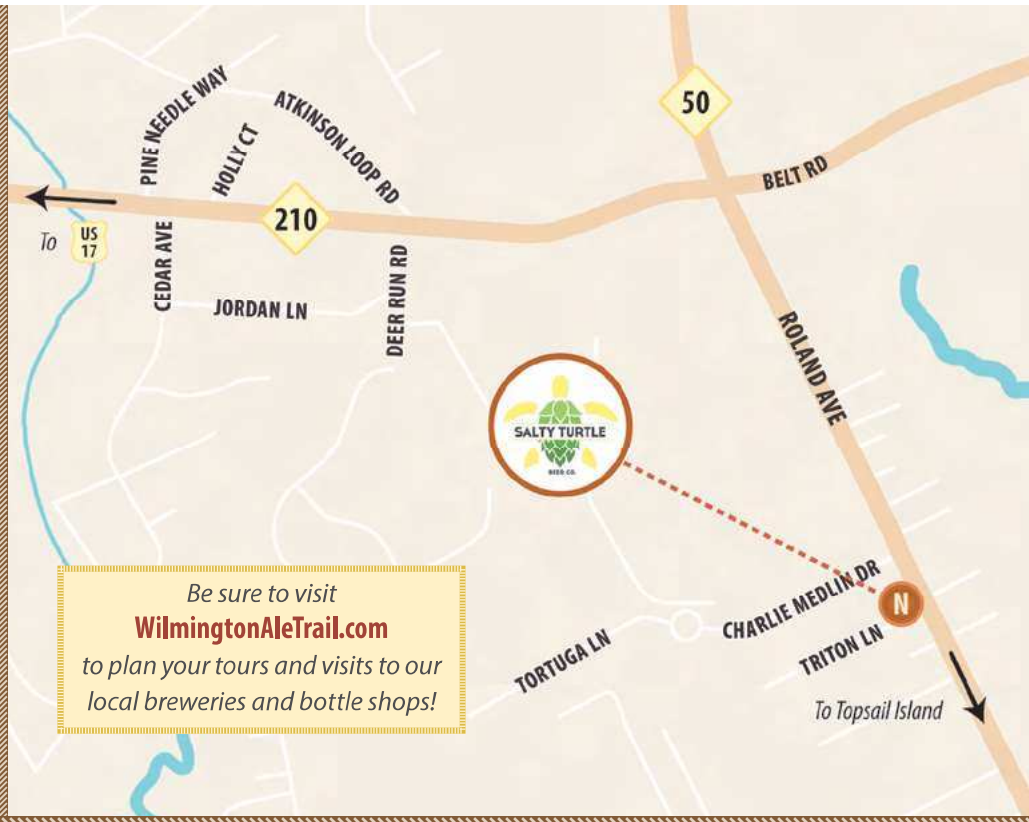

TOPSAIL

OCEAN ISLE BEACH